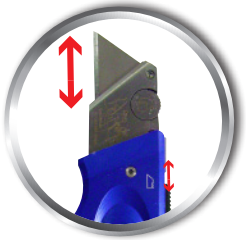

## 33-134

**MANUAL  
RETRACTABLE**

Smooth anodized aluminum body with belt clip. The smooth slide operation blade extension or retraction makes this knife user-friendly and easy to use. With the quick change blade mechanism, the user is allowed to switch out dull blades and quickly get back to their projects. This versatile utility knife is ideal for precision cutting of the most flexible to the most resistant materials (paper, cardboard, plastic, leather). Suited for use in the modern workplace, DIY or in the construction industry.

### 33-134 Blue Turbo Knife

- Strong anodized aluminum body
- Quick dial blade release mechanism
- Smooth slide operation blade extension or retraction
- Blade slide locks in open and closed position
- Single hand operation
- Includes 5 replacement blades